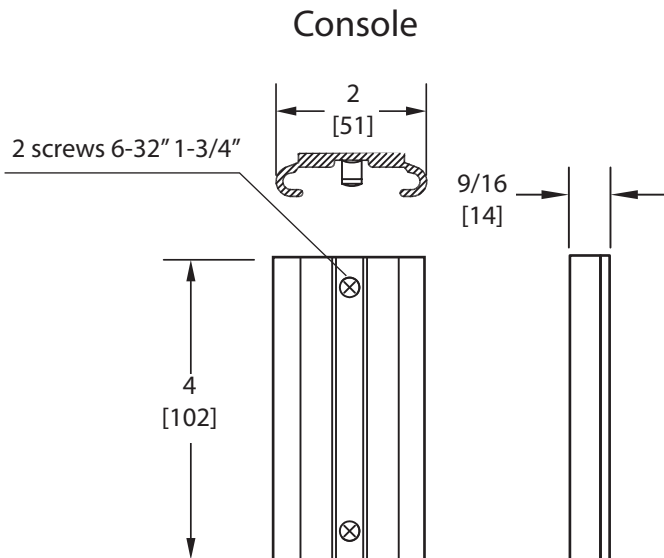

- NOTES:** a) Slide brackets can be ganged together with wall outlets
b) Amico recommends that you have a blank space between outlets and slides

model numbers

Wall Slide:
Console Slide:

O-WALSLIDE
O-CONSLIDE

Materials of Construction

Slide:
Stopper:
Screws:
Cover Plate:
Back-Assembly:

Anodized Aluminium
Nylon
Plated Steel
Chrome plated ZINC
Plated Steel

Available for M.R.I.
Wall Slide (M.R.I):
Console Slide (M.R.I)