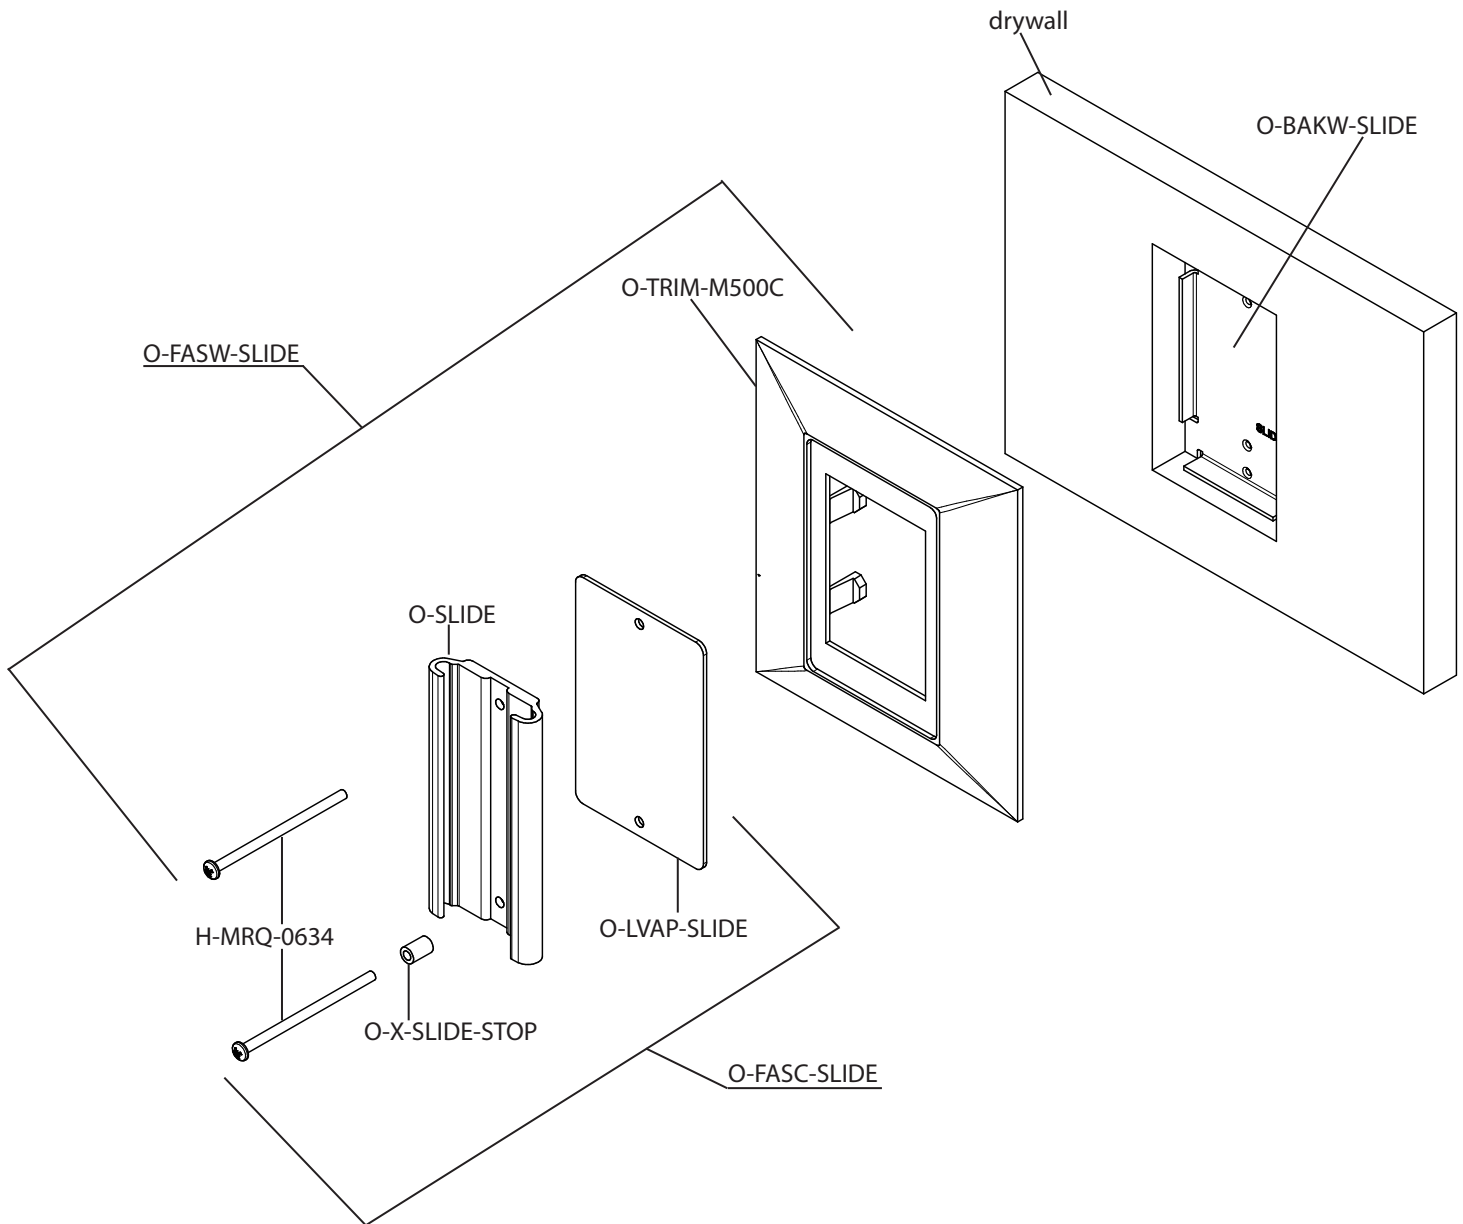

assembly drawing

NOTE: before installing the bottom screw and slide stopper. Remove and discard the black O-ring.

Oxygen Systems Plus, Inc
1-800-480-7664

represented by: